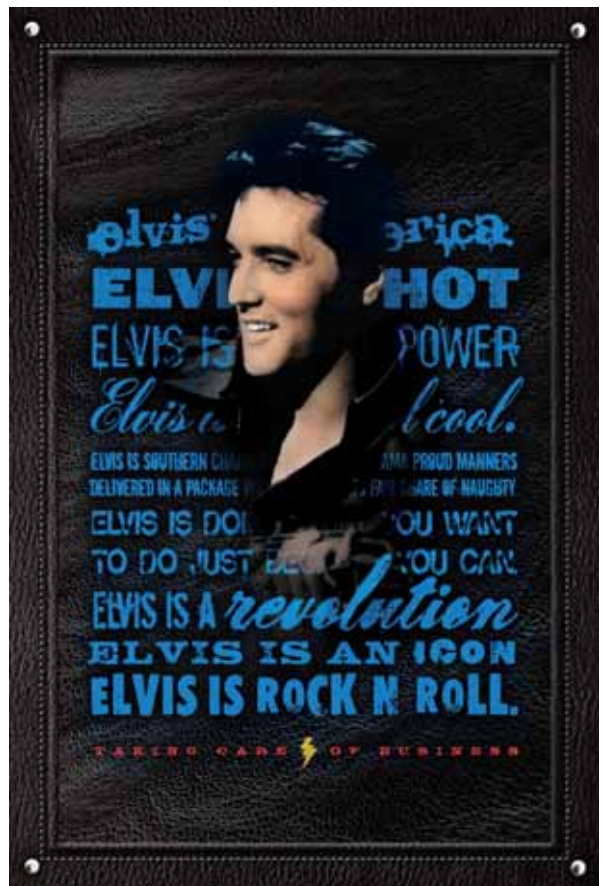

New Posters

Autumn 2008

Yes We Can
01533 61x91.5cm Poster **07168** 40.6x50.8cm Gallery Poster

Working out with Marilyn Printed with metallic ink
01538 61x91.5cm Poster

Buddha Mosaic
01542 61x91.5cm Poster

Marilyn-Gold Dress
01537 61x91.5cm Poster

Elvis Is Rock'n'Roll
01540 61x91.5cm Poster

Little Friends
01539 61x91.5cm Poster 07169 40.6x50.8cm Gallery Poster

Times Square
01541 61x91.5cm Poster

Happy End
01534 61x91.5cm Poster