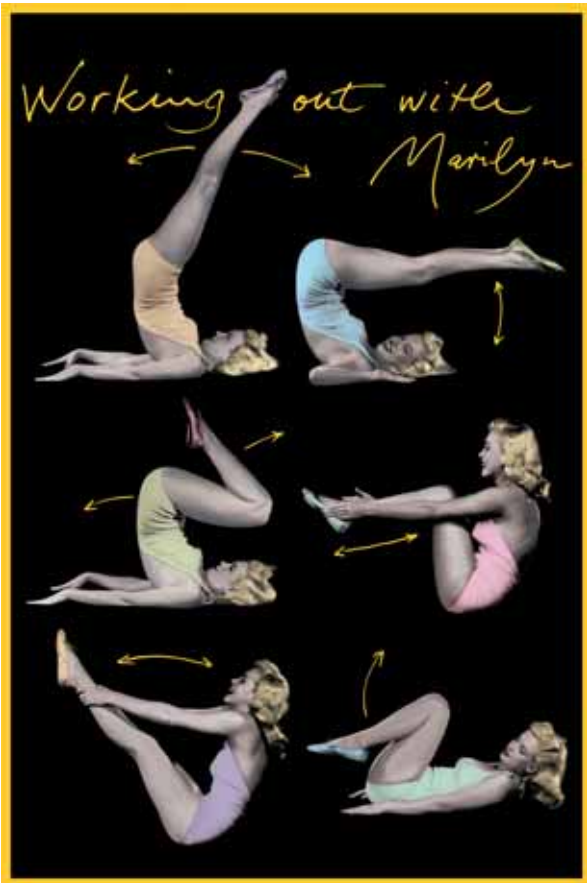

New Posters

Autumn 2008

Yes We Can
01533 61x91.5cm Poster **07168** 40.6x50.8cm Gallery Poster

Working out with Marilyn Printed with metallic ink
01538 61x91.5cm Poster

Buddha Mosaic
01542 61x91.5cm Poster

Marilyn-Gold Dress
01537 61x91.5cm Poster

Elvis Is Rock'n'Roll
01540 61x91.5cm Poster

Little Friends
01539 61x91.5cm Poster 07169 40.6x50.8cm Gallery Poster

Times Square
01541 61x91.5cm Poster

Happy End
01534 61x91.5cm Poster