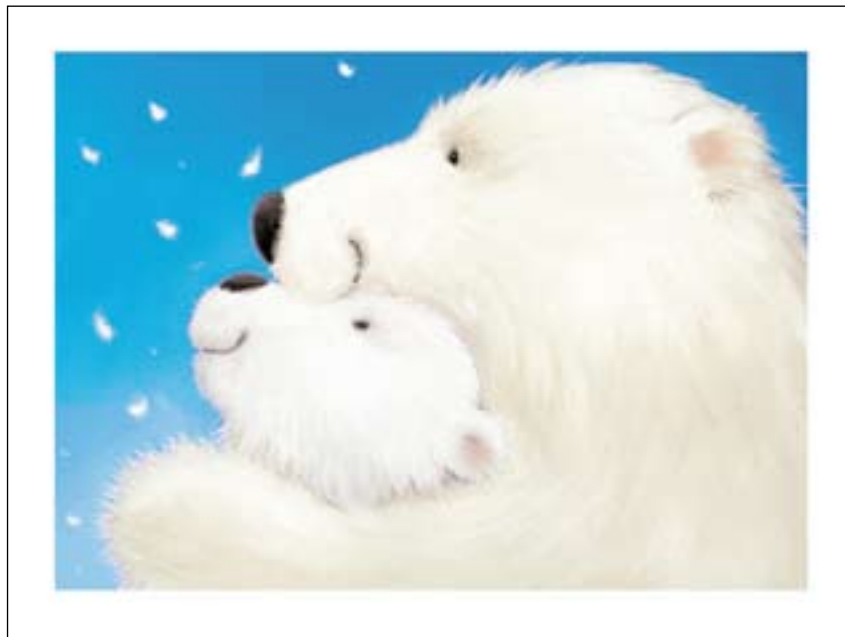

Alison Edgson Fluffy Bears III
04322 40x50cm **09305** 24x30cm