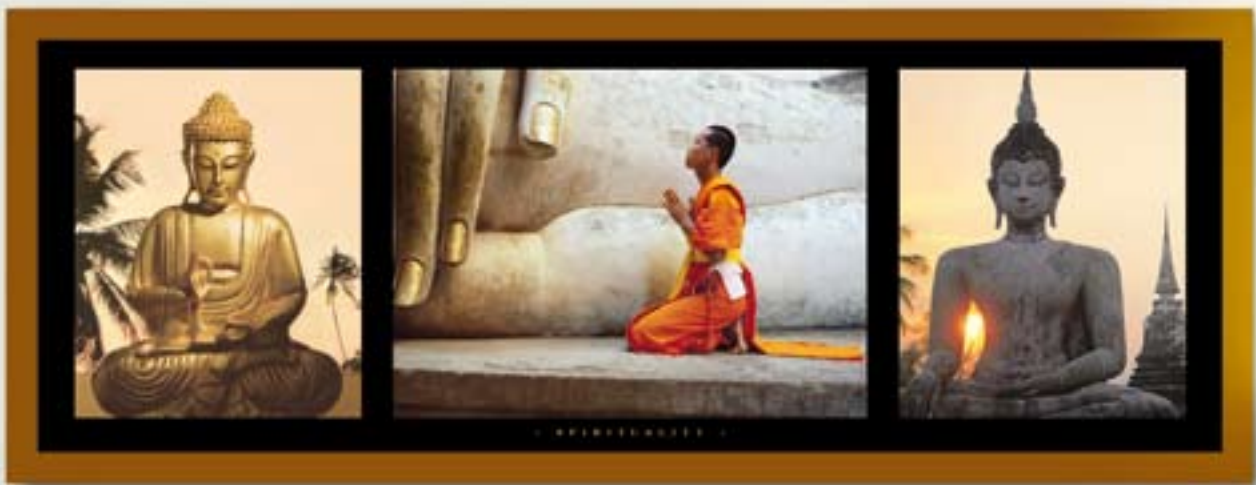

Tom Croft Marilyn
08118 60x80cm **04334** 40x50cm

Photography Collection Marilyn Monroe, 1955
08121 60x80cm **04336** 40x50cm

Jan Lens Palm Leaf
08119 60x80cm

Photography Collection Spirituality
01028 33x95cm